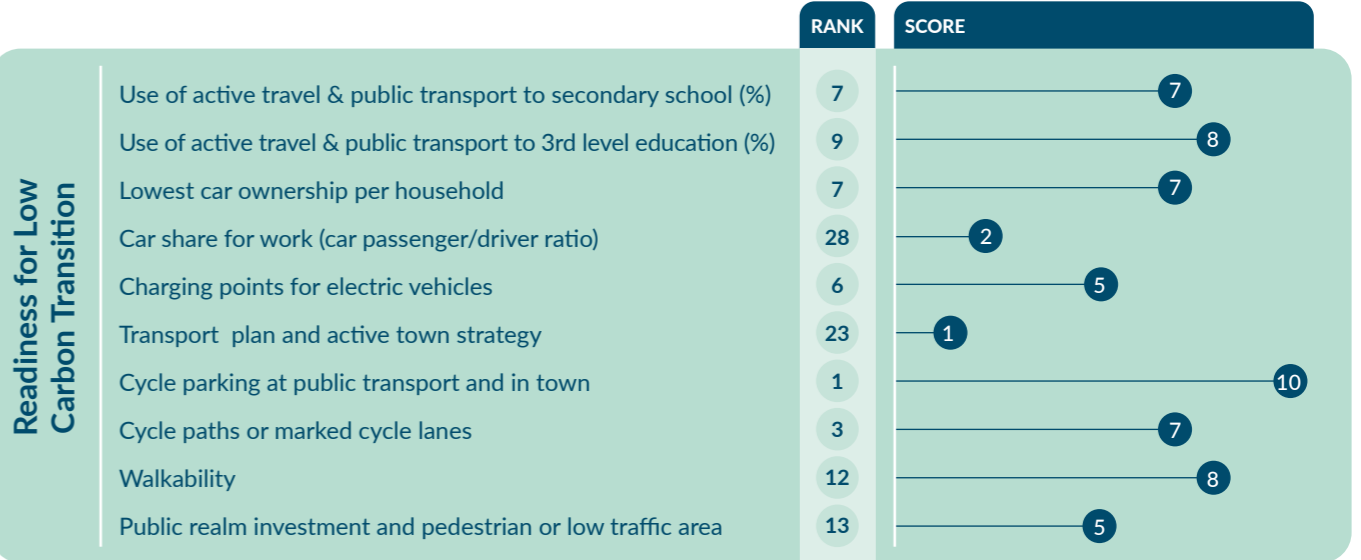

WDC Mobility Index

Readiness for Low Carbon Transition	3	60
Access to Services and Social Facilities	7	54
Access to Employment and Economic Opportunities	8	68

RANK
4

SCORE
182