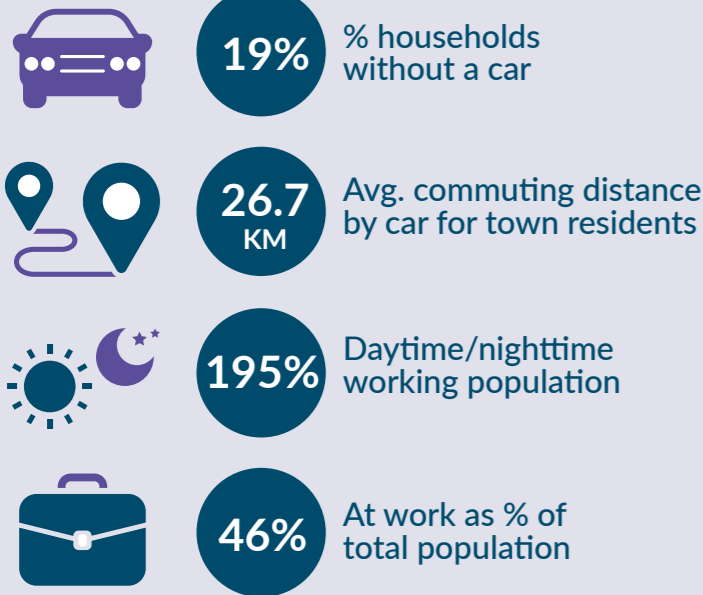

A Sustainable Mobility Index for Rural Towns in Ireland's Western Region

Westport, Co. Mayo

TOWN POPULATION:
6,198
POPULATION CHANGE 1996-2016:
+37.1%*

18% POPULATION OVER 65

20% POPULATION UNDER 18

Median household gross income:
€36,906

*Changes made to boundary of town for Census 2016 so not directly comparable with 1996 population

WDC Mobility Index

Readiness for Low Carbon Transition	3	60
Access to Services and Social Facilities	7	54
Access to Employment and Economic Opportunities	8	68