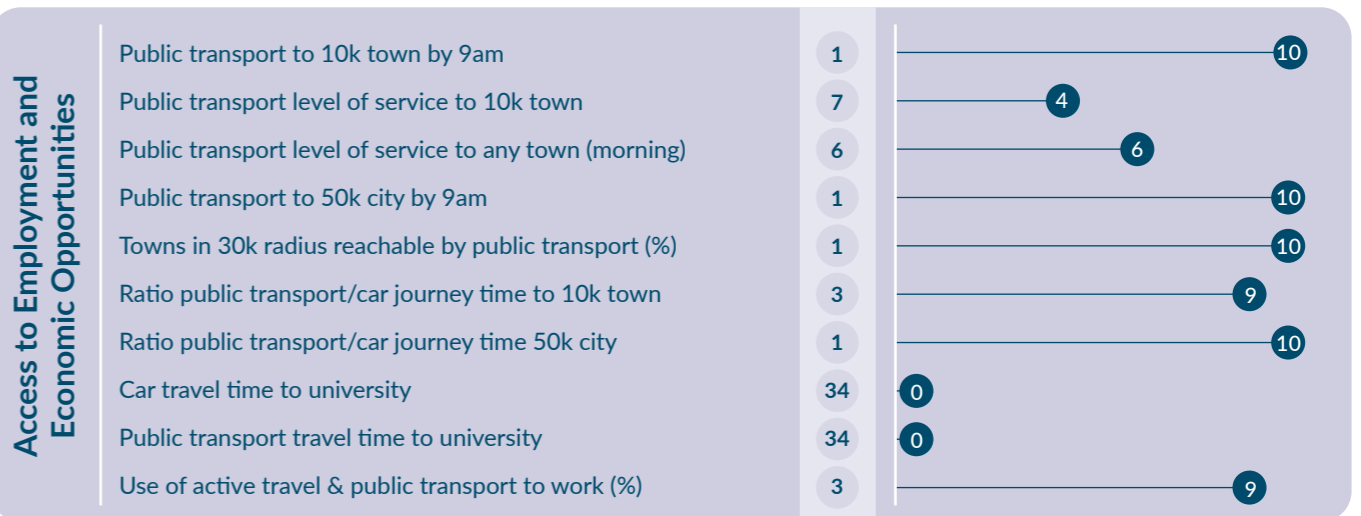

WDC Mobility Index

Readiness for Low Carbon Transition	3	60
Access to Services and Social Facilities	7	54
Access to Employment and Economic Opportunities	8	68

RANK
4

SCORE
182