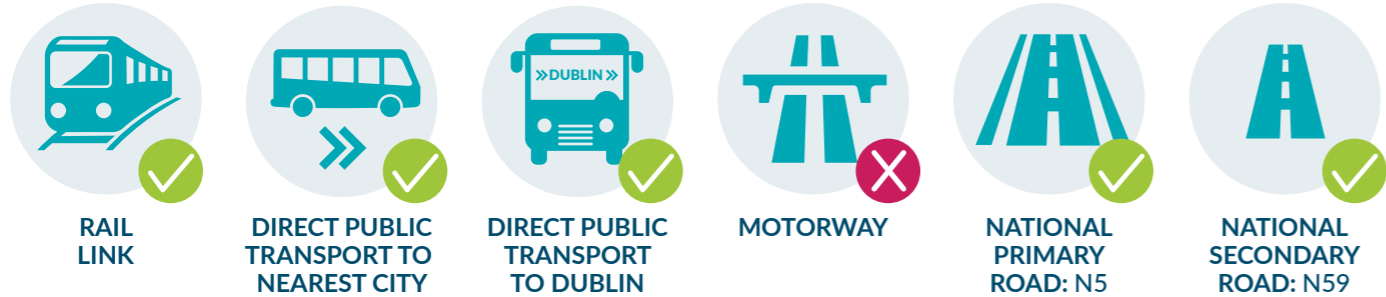

A Sustainable Mobility Index for Rural Towns in Ireland's Western Region

Westport, Co. Mayo

TOWN POPULATION:
6,198
POPULATION CHANGE 1996-2016:
+37.1%*

18% POPULATION OVER 65

20% POPULATION UNDER 18

Median household gross income:
€36,906

*Changes made to boundary of town for Census 2016 so not directly comparable with 1996 population

WDC Mobility Index

Readiness for Low Carbon Transition	3	60
Access to Services and Social Facilities	7	54
Access to Employment and Economic Opportunities	8	68