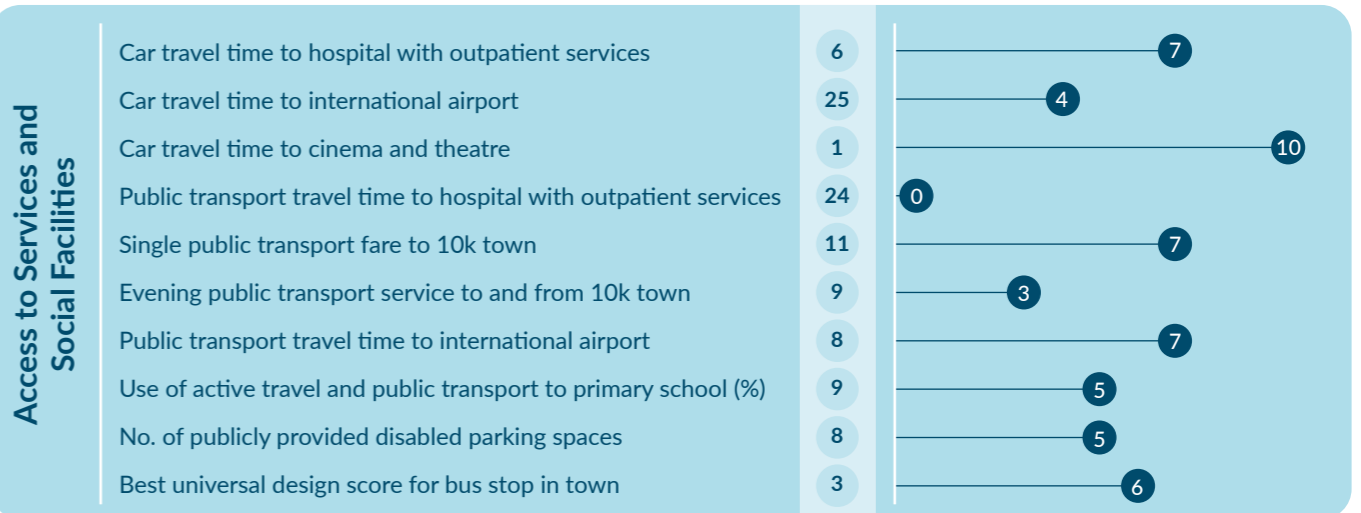

WDC Mobility Index

Readiness for Low Carbon Transition	3	60
Access to Services and Social Facilities	7	54
Access to Employment and Economic Opportunities	8	68

RANK
4

SCORE
182