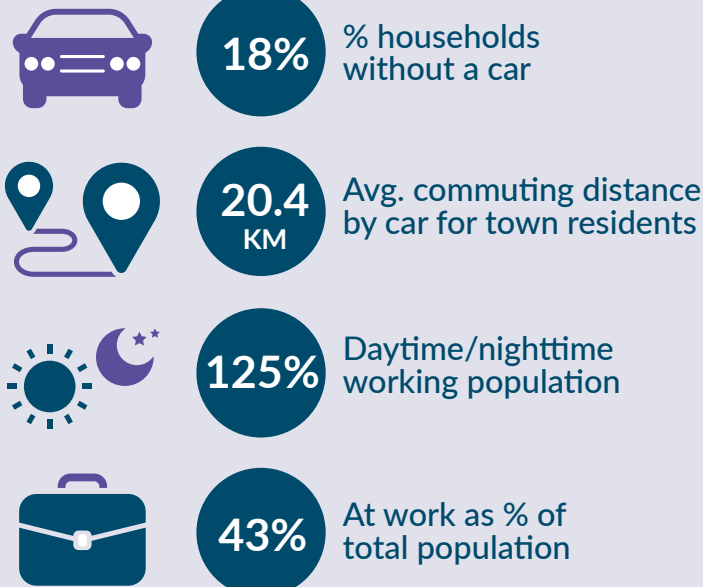

A Sustainable Mobility Index for Rural Towns in Ireland's Western Region

Shannon, Co. Clare

TOWN POPULATION:
9,729
POPULATION CHANGE 1996-2016:
+22.5%*

12% POPULATION OVER 65

25% POPULATION UNDER 18

Median household gross income:
€41,841

*Changes made to boundary of town for Census 2016 so not directly comparable with 1996 population

WDC Mobility Index

	RANK	SCORE
WDC Mobility Index	1	195
Readiness for Low Carbon Transition	4	57
Access to Services and Social Facilities	1	66
Access to Employment and Economic Opportunities	4	72

	RANK	SCORE
WDC Mobility Index	1	195
Readiness for Low Carbon Transition	4	57
Access to Services and Social Facilities	1	66
Access to Employment and Economic Opportunities	4	72