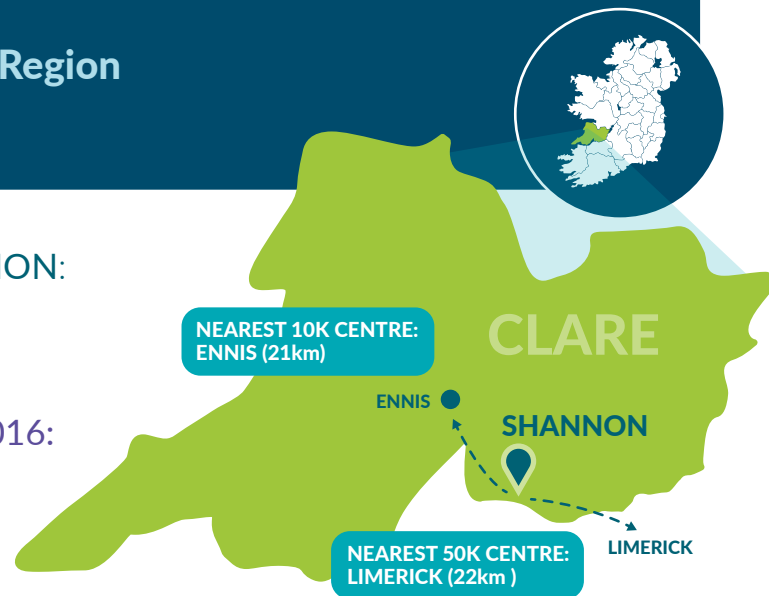

A Sustainable Mobility Index for Rural Towns in Ireland's Western Region

Shannon, Co. Clare

TOWN POPULATION:
9,729
POPULATION CHANGE 1996-2016:
+22.5%*

12% POPULATION OVER 65

25% POPULATION UNDER 18

Median household gross income:
€41,841

*Changes made to boundary of town for Census 2016 so not directly comparable with 1996 population

WDC Mobility Index

	RANK	SCORE
WDC Mobility Index	1	195
Readiness for Low Carbon Transition	4	57
Access to Services and Social Facilities	1	66
Access to Employment and Economic Opportunities	4	72