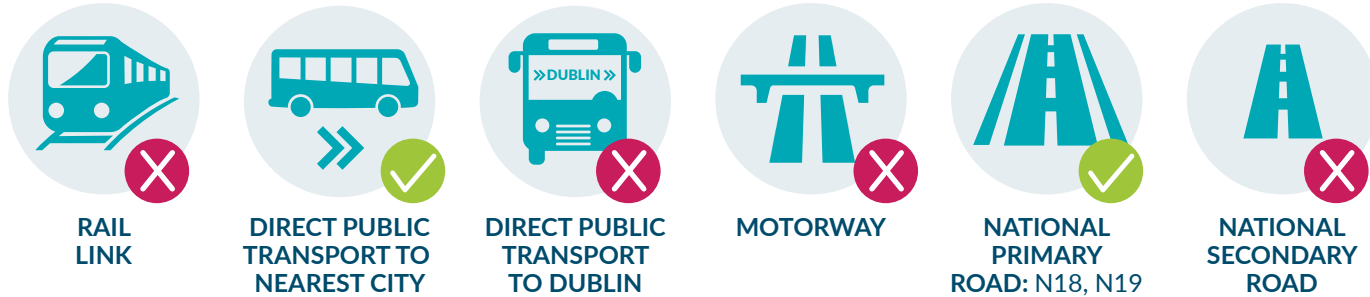

12% POPULATION OVER 65

25% POPULATION UNDER 18