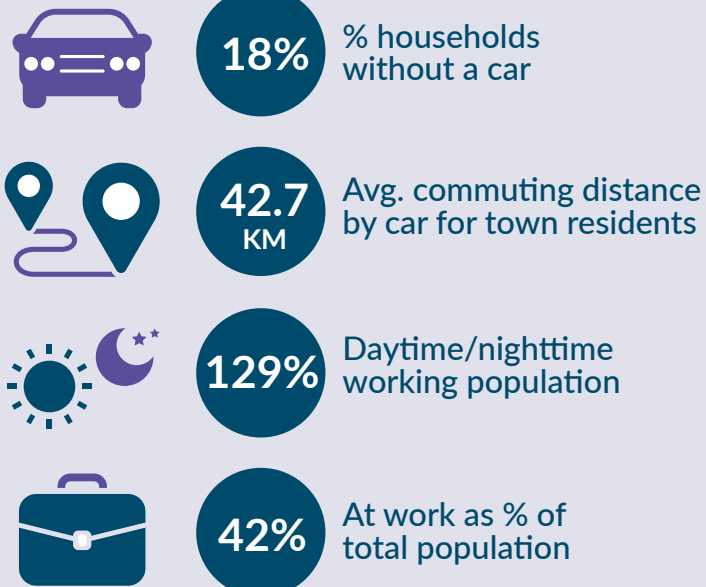

## Gort, Co. Galway

TOWN POPULATION:  
**2,994**  
POPULATION CHANGE 1996-2016:  
**+153.3%**

**13%** POPULATION OVER 65

**25%** POPULATION UNDER 18

Median household gross income:  
**€32,009**

### WDC Mobility Index

	RANK	SCORE
WDC Mobility Index	10	161
Readiness for Low Carbon Transition	12	49
Access to Services and Social Facilities	20	43
Access to Employment and Economic Opportunities	6	69

	RANK	SCORE
WDC Mobility Index	10	161
Readiness for Low Carbon Transition	12	49
Access to Services and Social Facilities	20	43
Access to Employment and Economic Opportunities	6	69