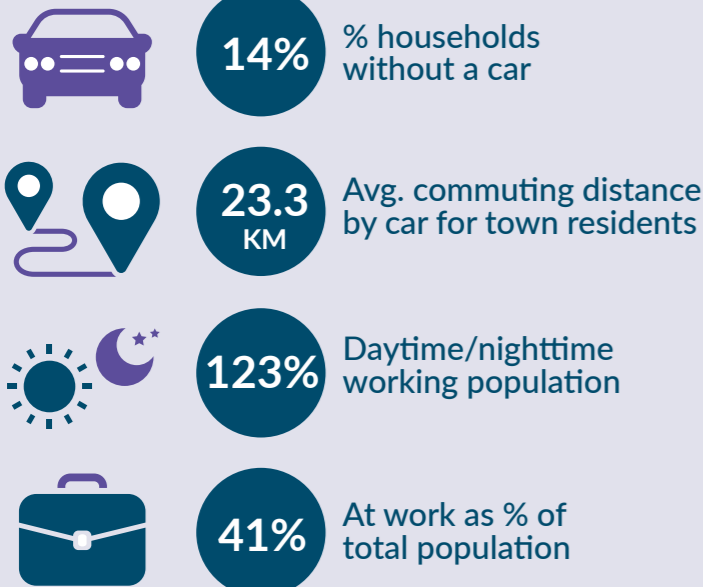

A Sustainable Mobility Index for Rural Towns in Ireland's Western Region

Collooney, Co. Sligo

TOWN POPULATION:
1,610
POPULATION CHANGE 1996-2016:
+181.0%

10% POPULATION OVER 65

31% POPULATION UNDER 18

Median household gross income:
€35,660

WDC Mobility Index

Readiness for Low Carbon Transition	33	19
Access to Services and Social Facilities	9	51
Access to Employment and Economic Opportunities	14	66

RANK
26

SCORE
136