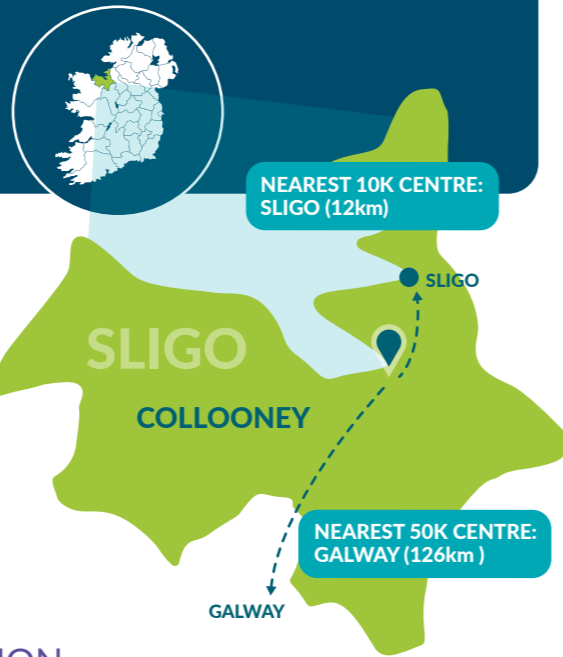

A Sustainable Mobility Index for Rural Towns in Ireland's Western Region

Collooney, Co. Sligo

TOWN POPULATION:
1,610
POPULATION CHANGE 1996-2016:
+181.0%

10% POPULATION OVER 65

31% POPULATION UNDER 18

Median household gross income:
€35,660

WDC Mobility Index

Readiness for Low Carbon Transition	33	19
Access to Services and Social Facilities	9	51
Access to Employment and Economic Opportunities	14	66

RANK
26

SCORE
136