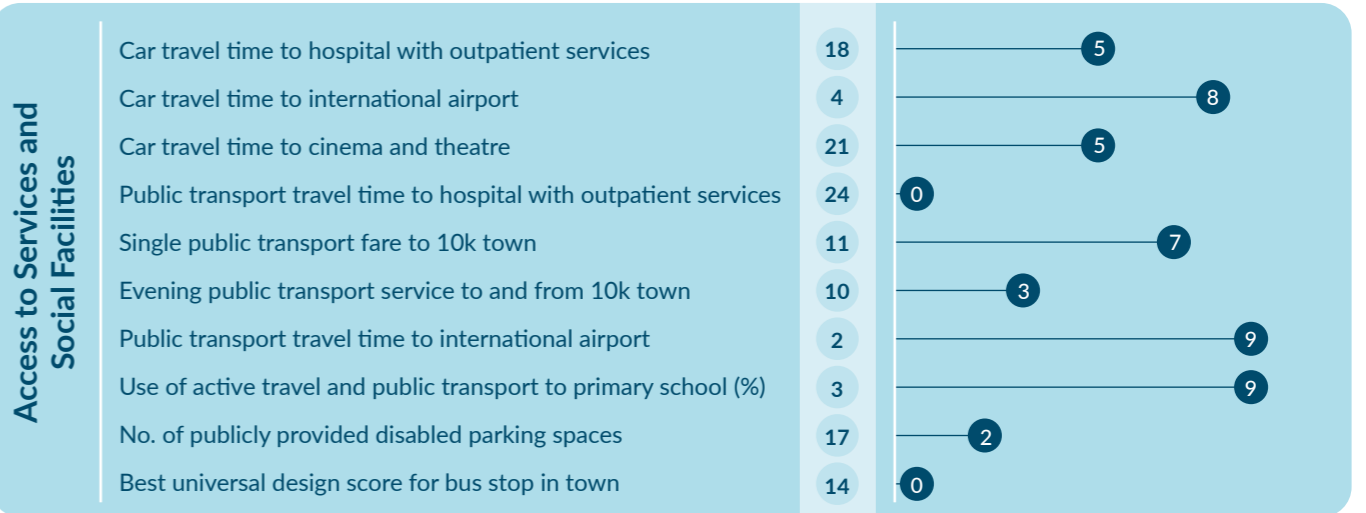

A Sustainable Mobility Index for Rural Towns in Ireland's Western Region

Claremorris, Co. Mayo

TOWN POPULATION:
3,687
POPULATION CHANGE 1996-2016:
+92.6%

13% POPULATION OVER 65

26% POPULATION UNDER 18

Median household gross income:
€37,226

WDC Mobility Index

Readiness for Low Carbon Transition	17	46
Access to Services and Social Facilities	11	49
Access to Employment and Economic Opportunities	10	67

RANK
9
SCORE
162

To learn more about the development of the WDC's SMI 2022 for Rural Towns, see our full report [here](#).