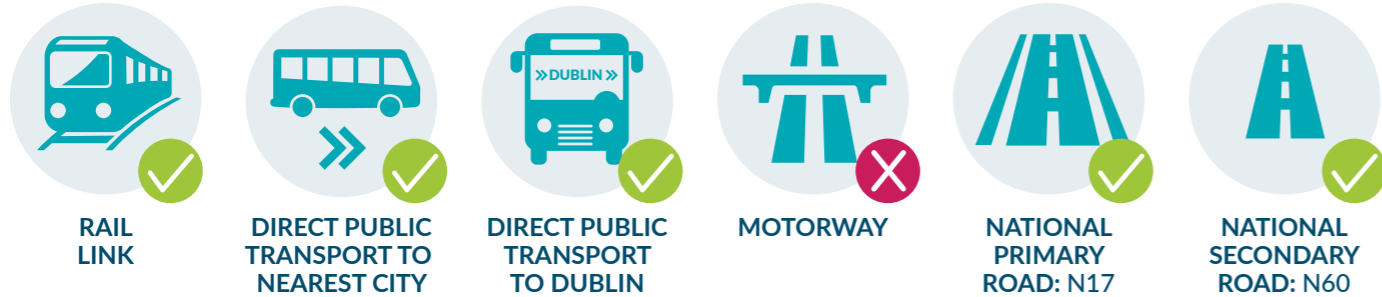

13% POPULATION OVER 65

26% POPULATION UNDER 18

Median household gross income:
€37,226