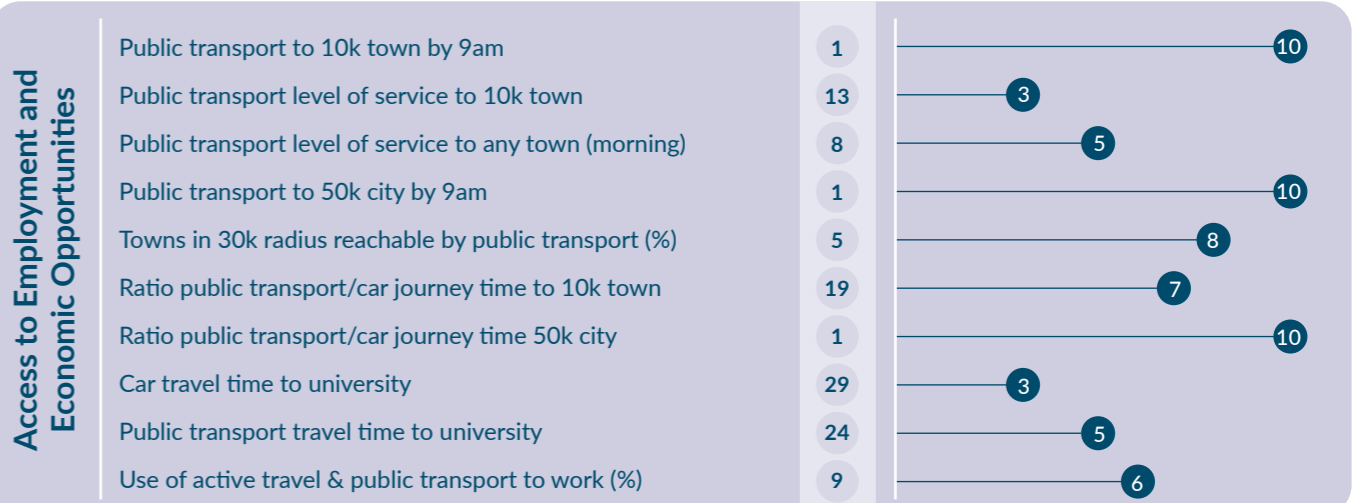

A Sustainable Mobility Index for Rural Towns in Ireland's Western Region

Claremorris, Co. Mayo

TOWN POPULATION:
3,687
POPULATION CHANGE 1996-2016:
+92.6%

13% POPULATION OVER 65

26% POPULATION UNDER 18

Median household gross income:
€37,226

WDC Mobility Index

Readiness for Low Carbon Transition	17	46
Access to Services and Social Facilities	11	49
Access to Employment and Economic Opportunities	10	67

RANK
9
SCORE
162

To learn more about the development of the WDC's SMI 2022 for Rural Towns, see our full report [here](#).