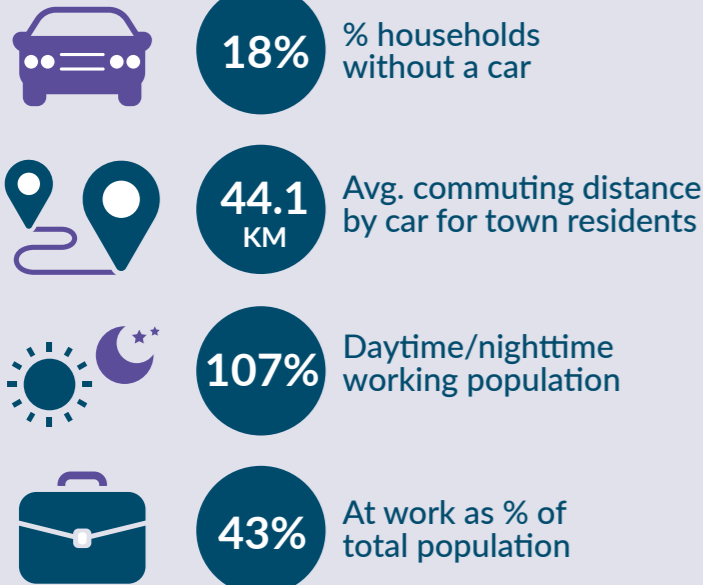

A Sustainable Mobility Index for Rural Towns in Ireland's Western Region

Claremorris, Co. Mayo

TOWN POPULATION:
3,687
POPULATION CHANGE 1996-2016:
+92.6%

13% POPULATION OVER 65

26% POPULATION UNDER 18

Median household gross income:
€37,226

WDC Mobility Index

Readiness for Low Carbon Transition	17	46
Access to Services and Social Facilities	11	49
Access to Employment and Economic Opportunities	10	67

RANK
9
SCORE
162

To learn more about the development of the WDC's SMI 2022 for Rural Towns, see our full report [here](#).