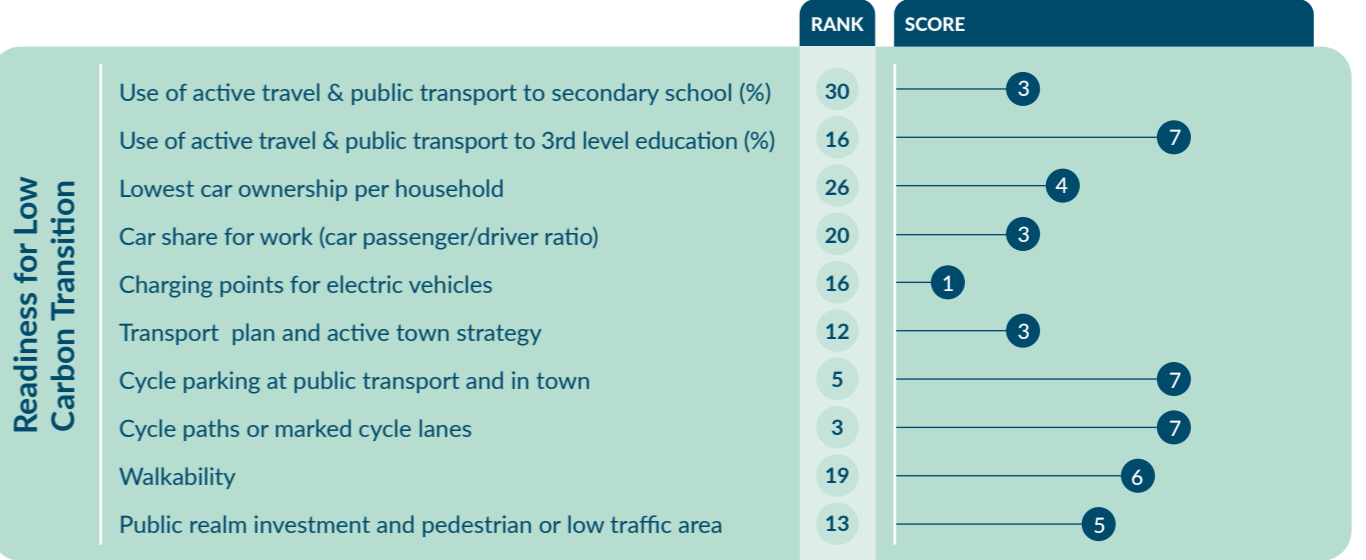

A Sustainable Mobility Index for Rural Towns in Ireland's Western Region

Claremorris, Co. Mayo

TOWN POPULATION:
3,687
POPULATION CHANGE 1996-2016:
+92.6%

13% POPULATION OVER 65

26% POPULATION UNDER 18

Median household gross income:
€37,226

WDC Mobility Index

Readiness for Low Carbon Transition	17	46
Access to Services and Social Facilities	11	49
Access to Employment and Economic Opportunities	10	67

RANK
9
SCORE
162

To learn more about the development of the WDC's SMI 2022 for Rural Towns, see our full report [here](#).