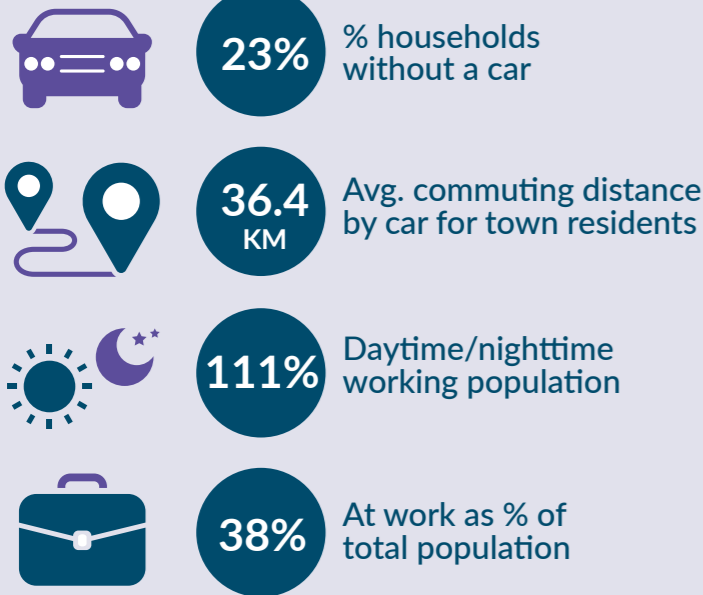

A Sustainable Mobility Index for Rural Towns in Ireland's Western Region

Bundoran, Co. Donegal

TOWN POPULATION:
1,963
POPULATION CHANGE 1996-2016:
+9.3%*

16% POPULATION OVER 65

23% POPULATION UNDER 18

Median household gross income:
€27,461

*Changes made to boundary of town for Census 2016 so not directly comparable with 1996 population

WDC Mobility Index

	RANK	SCORE
WDC Mobility Index	12	157
Readiness for Low Carbon Transition	12	49
Access to Services and Social Facilities	21	42
Access to Employment and Economic Opportunities	14	66