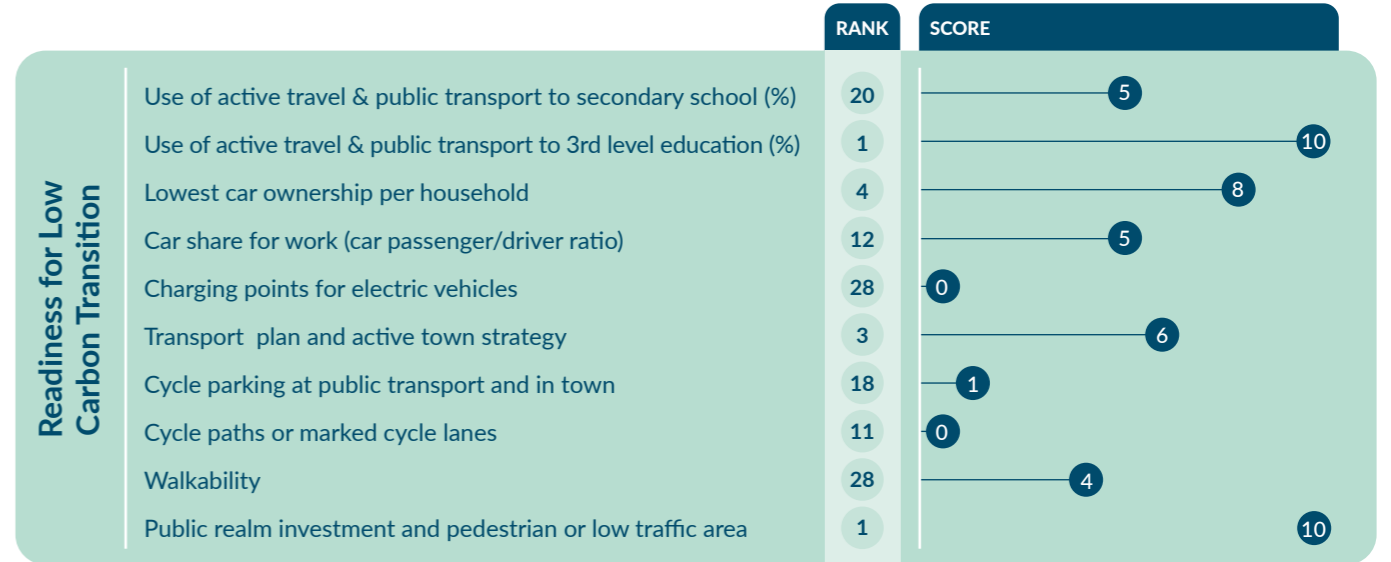

A Sustainable Mobility Index for Rural Towns in Ireland's Western Region

Bundoran, Co. Donegal

TOWN POPULATION:
1,963
POPULATION CHANGE 1996-2016:
+9.3%*

16% POPULATION OVER 65

23% POPULATION UNDER 18

Median household gross income:
€27,461

*Changes made to boundary of town for Census 2016 so not directly comparable with 1996 population

WDC Mobility Index

	RANK	SCORE
WDC Mobility Index	12	157
Readiness for Low Carbon Transition	12	49
Access to Services and Social Facilities	21	42
Access to Employment and Economic Opportunities	14	66