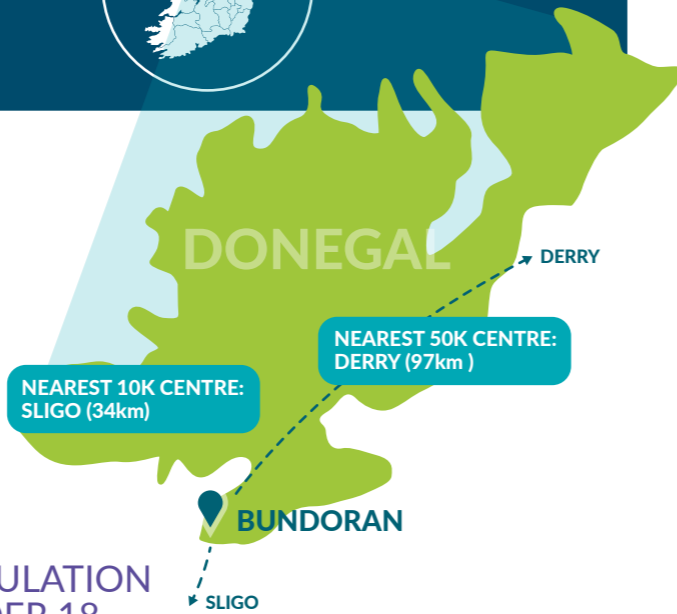

A Sustainable Mobility Index for Rural Towns in Ireland's Western Region

Bundoran, Co. Donegal

TOWN POPULATION:
1,963
POPULATION CHANGE 1996-2016:
+9.3%*

16% POPULATION OVER 65

23% POPULATION UNDER 18

Median household gross income:
€27,461

*Changes made to boundary of town for Census 2016 so not directly comparable with 1996 population

WDC Mobility Index

	RANK	SCORE
WDC Mobility Index	12	157
Readiness for Low Carbon Transition	12	49
Access to Services and Social Facilities	21	42
Access to Employment and Economic Opportunities	14	66