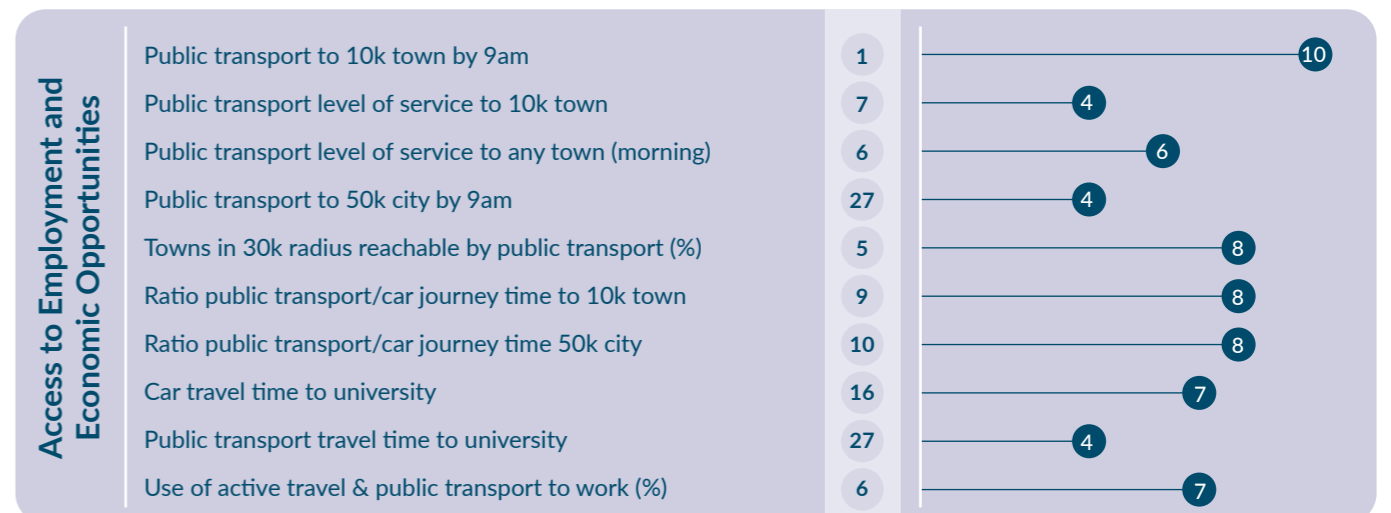

A Sustainable Mobility Index for Rural Towns in Ireland's Western Region

Bundoran, Co. Donegal

TOWN POPULATION:
1,963
POPULATION CHANGE 1996-2016:
+9.3%*

16% POPULATION OVER 65

23% POPULATION UNDER 18

Median household gross income:
€27,461

*Changes made to boundary of town for Census 2016 so not directly comparable with 1996 population

WDC Mobility Index

	RANK	SCORE
WDC Mobility Index	12	157
Readiness for Low Carbon Transition	12	49
Access to Services and Social Facilities	21	42
Access to Employment and Economic Opportunities	14	66