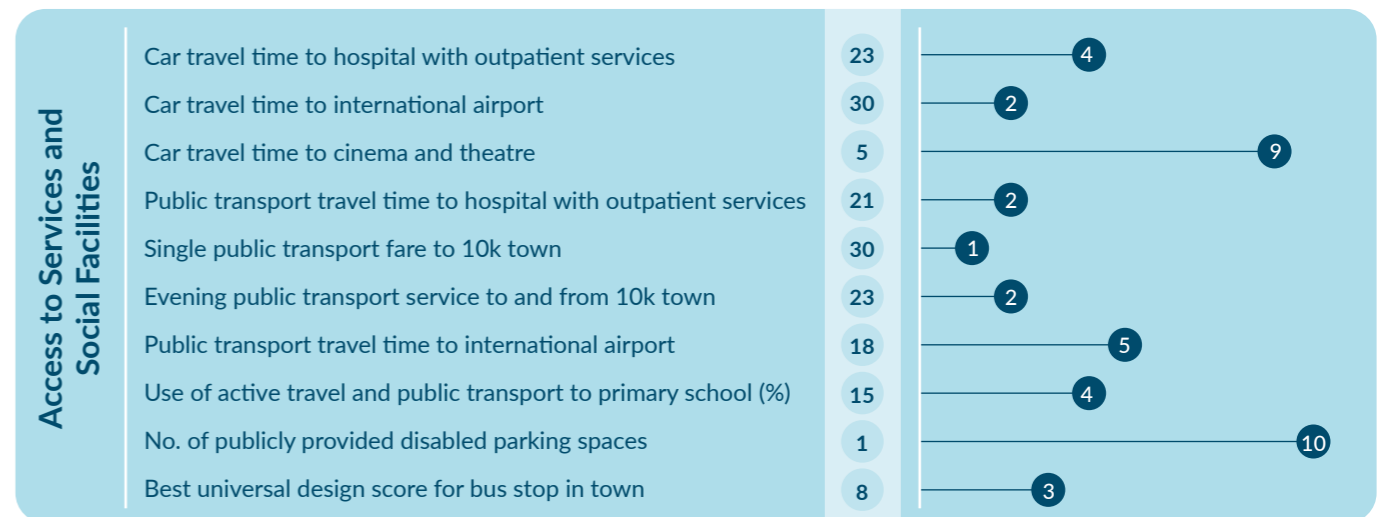

A Sustainable Mobility Index for Rural Towns in Ireland's Western Region

Bundoran, Co. Donegal

TOWN POPULATION:
1,963
POPULATION CHANGE 1996-2016:
+9.3%*

16% POPULATION OVER 65

23% POPULATION UNDER 18

Median household gross income:
€27,461

*Changes made to boundary of town for Census 2016 so not directly comparable with 1996 population

WDC Mobility Index

	RANK	SCORE
WDC Mobility Index	12	157
Readiness for Low Carbon Transition	12	49
Access to Services and Social Facilities	21	42
Access to Employment and Economic Opportunities	14	66