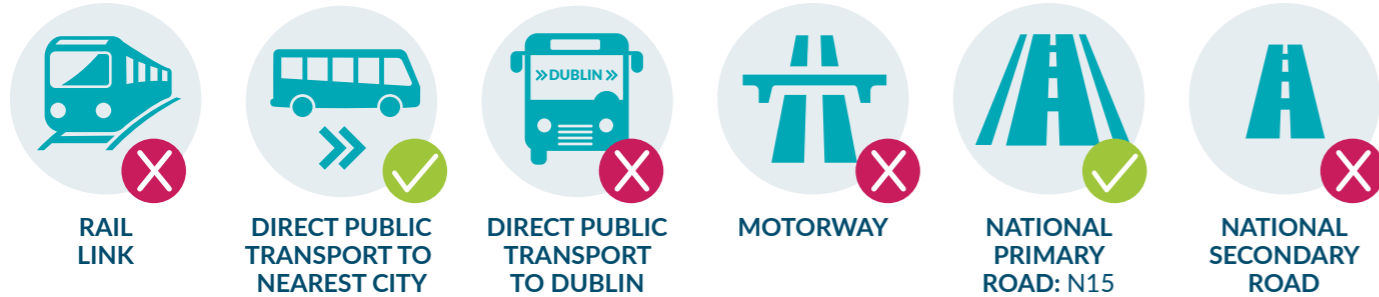

16% POPULATION OVER 65

23% POPULATION UNDER 18