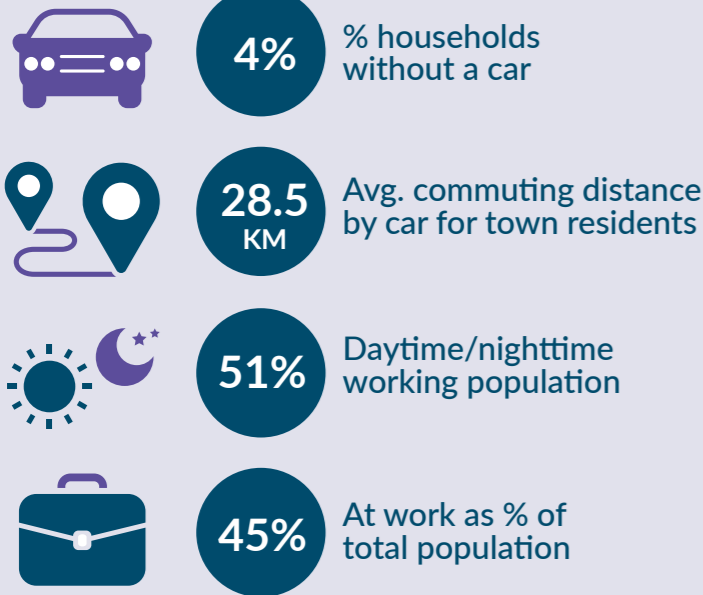

A Sustainable Mobility Index for Rural Towns in Ireland's Western Region

Bearna, Co. Galway

TOWN POPULATION:
1,998
POPULATION CHANGE 1996-2016:
+77.1%**

12% POPULATION OVER 65

29% POPULATION UNDER 18

Median household gross income:
€73,154

**ED population change as town population not available 1996

WDC Mobility Index

	RANK	SCORE
WDC Mobility Index	32	116
Readiness for Low Carbon Transition	35	8
Access to Services and Social Facilities	14	45
Access to Employment and Economic Opportunities	18	63