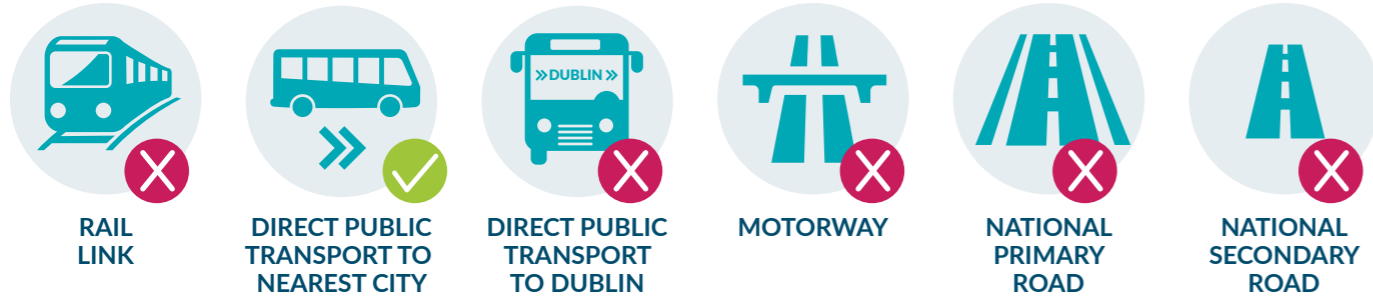

A Sustainable Mobility Index for Rural Towns in Ireland's Western Region

Bearna, Co. Galway

TOWN POPULATION:
1,998
POPULATION CHANGE 1996-2016:
+77.1%**

12% POPULATION OVER 65

29% POPULATION UNDER 18

Median household gross income:
€73,154

**ED population change as town population not available 1996

WDC Mobility Index

	RANK	SCORE
WDC Mobility Index	32	116
Readiness for Low Carbon Transition	35	8
Access to Services and Social Facilities	14	45
Access to Employment and Economic Opportunities	18	63