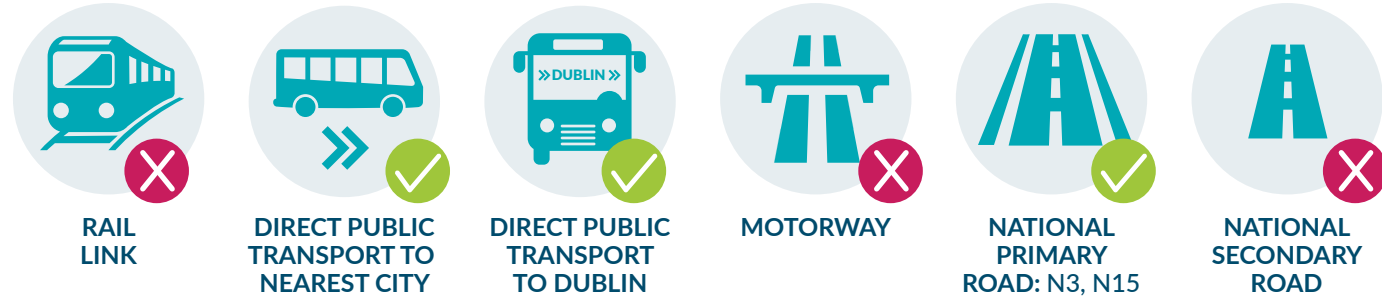

A Sustainable Mobility Index for Rural Towns in Ireland's Western Region

Ballyshannon, Co. Donegal

TOWN POPULATION: **2,299**

POPULATION CHANGE 1996-2016: **-17.2%***

22% POPULATION OVER 65

19% POPULATION UNDER 18

Median household gross income: **€28,605**

*Changes made to boundary of town for Census 2016 so not directly comparable with 1996 population

WDC Mobility Index

	RANK	SCORE
WDC Mobility Index	14	153
Readiness for Low Carbon Transition	11	50
Access to Services and Social Facilities	29	36
Access to Employment and Economic Opportunities	10	67