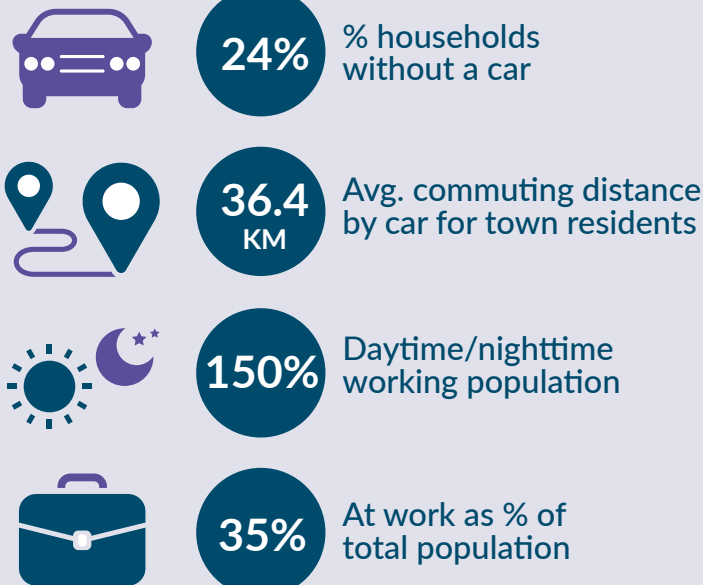

A Sustainable Mobility Index for Rural Towns in Ireland's Western Region

Ballyshannon, Co. Donegal

TOWN POPULATION: **2,299**

POPULATION CHANGE 1996-2016: **-17.2%***

22% POPULATION OVER 65

19% POPULATION UNDER 18

Median household gross income: **€28,605**

*Changes made to boundary of town for Census 2016 so not directly comparable with 1996 population

WDC Mobility Index

	RANK	SCORE
WDC Mobility Index	14	153
Readiness for Low Carbon Transition	11	50
Access to Services and Social Facilities	29	36
Access to Employment and Economic Opportunities	10	67