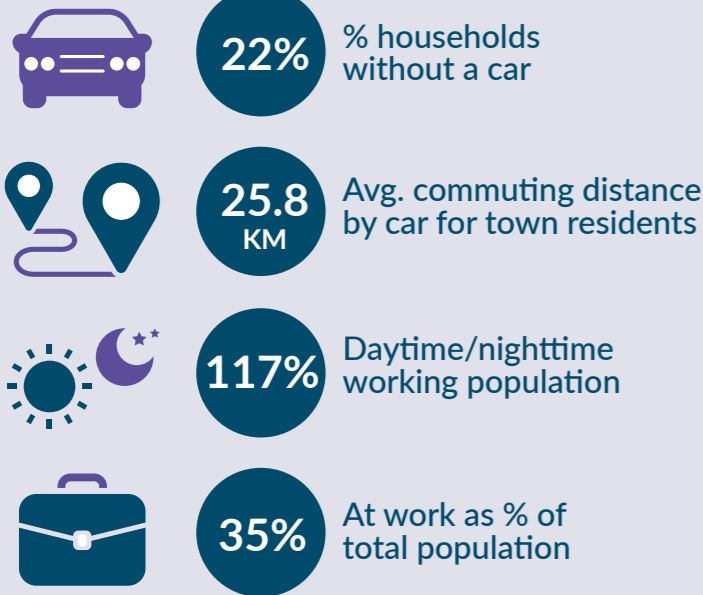

A Sustainable Mobility Index for Rural Towns in Ireland's Western Region

Ballymote, Co. Sligo

NEAREST 10K CENTRE: SLIGO (25km)

TOWN POPULATION: **1,549**
POPULATION CHANGE 1996-2016: **+55.8%**

18% POPULATION OVER 65

26% POPULATION UNDER 18

Median household gross income: **€28,690**

WDC Mobility Index

	RANK	SCORE
WDC Mobility Index	31	123
Readiness for Low Carbon Transition	32	28
Access to Services and Social Facilities	16	45
Access to Employment and Economic Opportunities	29	50