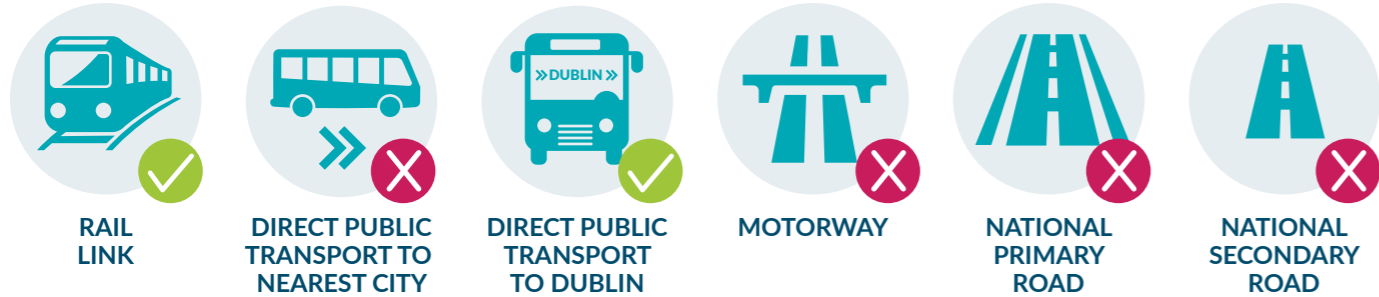

TOWN POPULATION: **1,549**
POPULATION CHANGE 1996-2016: **+55.8%**

18% POPULATION OVER 65

26% POPULATION UNDER 18