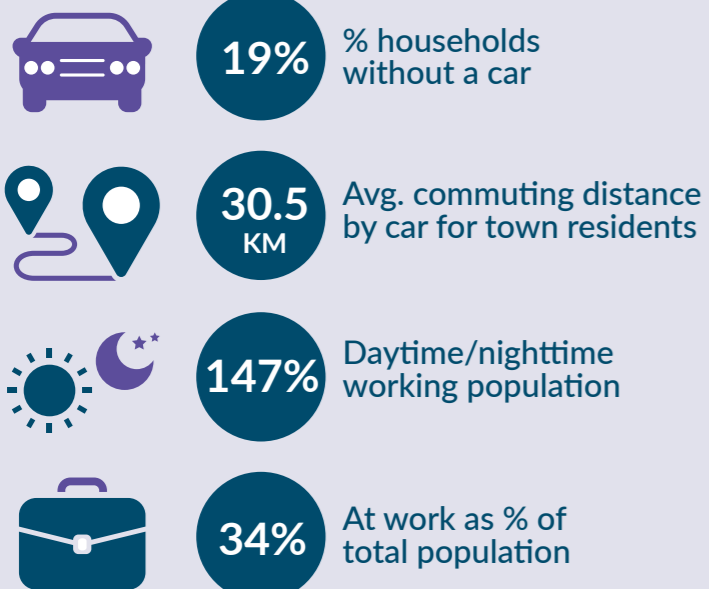

A Sustainable Mobility Index for Rural Towns in Ireland's Western Region

Ballybofey-Stranorlar, Co. Donegal

TOWN POPULATION:
4,852
POPULATION CHANGE 1996-2016:
+59.2%

15% POPULATION OVER 65

25% POPULATION UNDER 18

Median household gross income:
€31,274

WDC Mobility Index

	RANK	SCORE
WDC Mobility Index	17	150
Readiness for Low Carbon Transition	24	40
Access to Services and Social Facilities	23	41
Access to Employment and Economic Opportunities	6	69