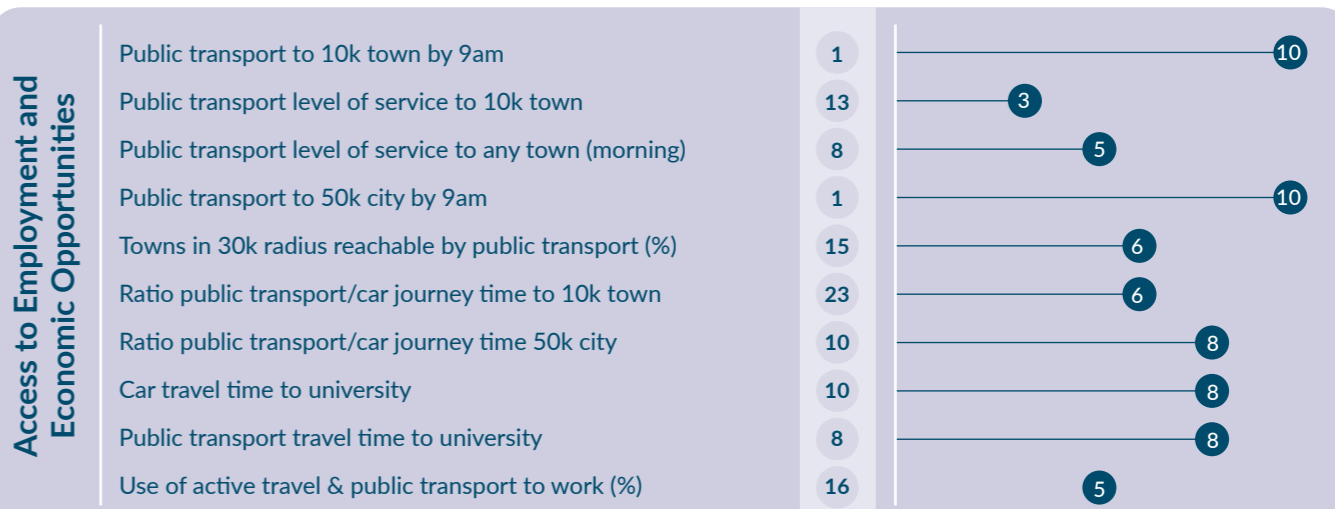

A Sustainable Mobility Index for Rural Towns in Ireland's Western Region

Ballybofey-Stranorlar, Co. Donegal

TOWN POPULATION:
4,852
POPULATION CHANGE 1996-2016:
+59.2%

15% POPULATION OVER 65

25% POPULATION UNDER 18

Median household gross income:
€31,274

WDC Mobility Index

	RANK	SCORE
WDC Mobility Index	17	150
Readiness for Low Carbon Transition	24	40
Access to Services and Social Facilities	23	41
Access to Employment and Economic Opportunities	6	69