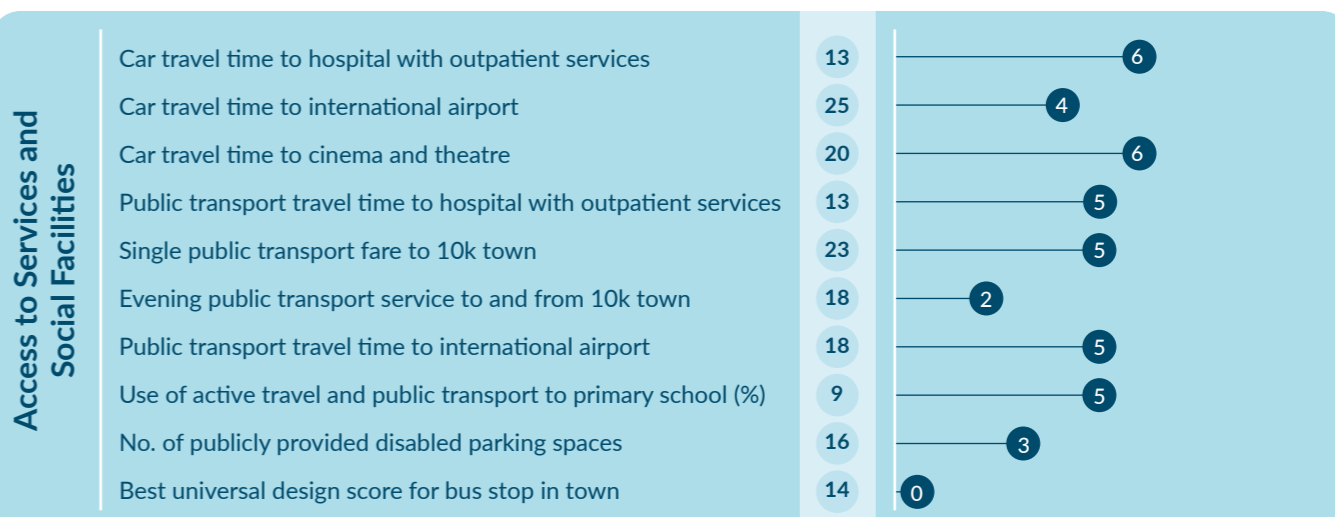

A Sustainable Mobility Index for Rural Towns in Ireland's Western Region

Ballybofey-Stranorlar, Co. Donegal

TOWN POPULATION:
4,852
POPULATION CHANGE 1996-2016:
+59.2%

15% POPULATION OVER 65

25% POPULATION UNDER 18

Median household gross income:
€31,274

WDC Mobility Index

	RANK	SCORE
WDC Mobility Index	17	150
Readiness for Low Carbon Transition	24	40
Access to Services and Social Facilities	23	41
Access to Employment and Economic Opportunities	6	69