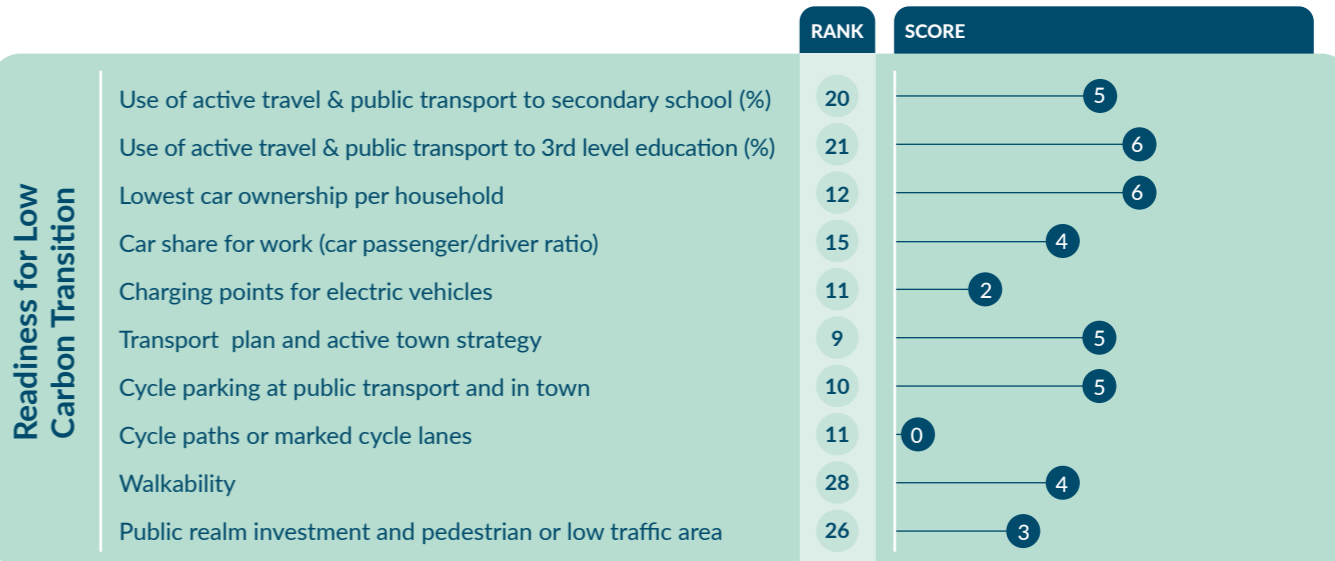

A Sustainable Mobility Index for Rural Towns in Ireland's Western Region

Ballybofey-Stranorlar, Co. Donegal

TOWN POPULATION:
4,852
POPULATION CHANGE 1996-2016:
+59.2%

15% POPULATION OVER 65

25% POPULATION UNDER 18

Median household gross income:
€31,274

WDC Mobility Index

	RANK	SCORE
WDC Mobility Index	17	150
Readiness for Low Carbon Transition	24	40
Access to Services and Social Facilities	23	41
Access to Employment and Economic Opportunities	6	69