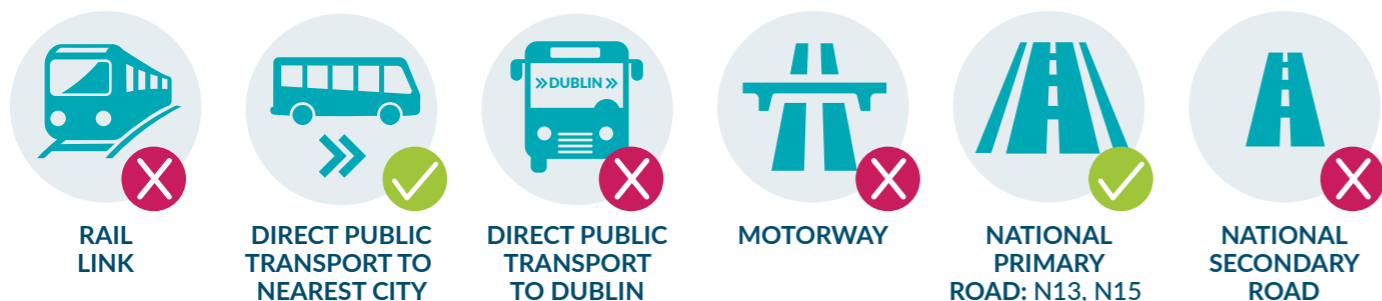

A Sustainable Mobility Index for Rural Towns in Ireland's Western Region

Ballybofey-Stranorlar, Co. Donegal

TOWN POPULATION:
4,852
POPULATION CHANGE 1996-2016:
+59.2%

15% POPULATION OVER 65

25% POPULATION UNDER 18