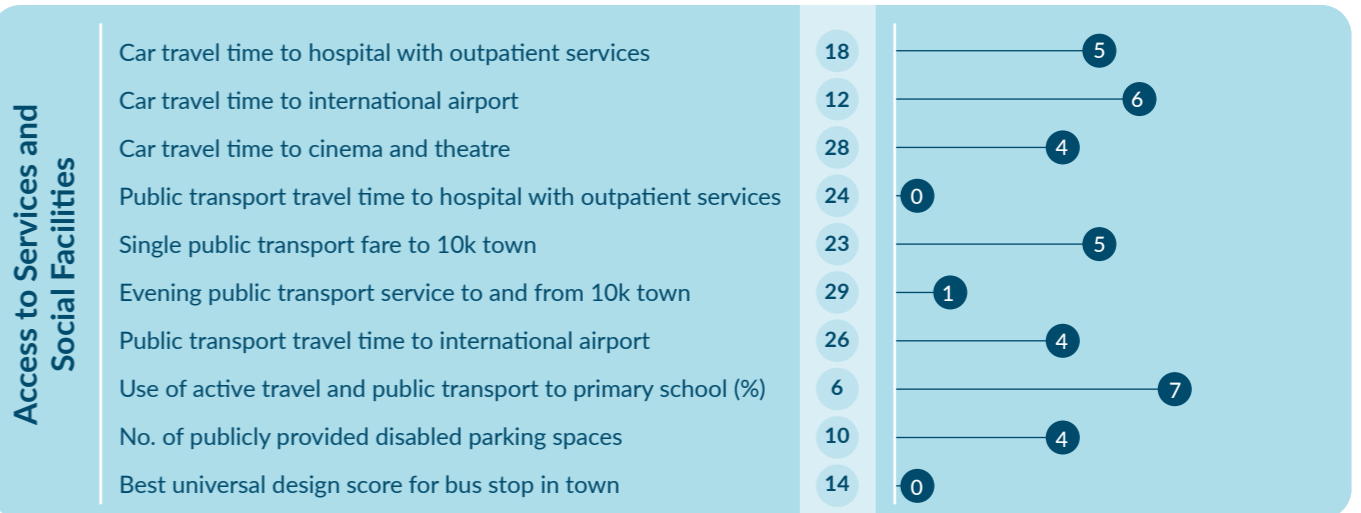

WDC Mobility Index

Category	RANK	SCORE
WDC Mobility Index	24	137
Readiness for Low Carbon Transition	21	43
Access to Services and Social Facilities	27	37
Access to Employment and Economic Opportunities	23	57

RANK SCORE