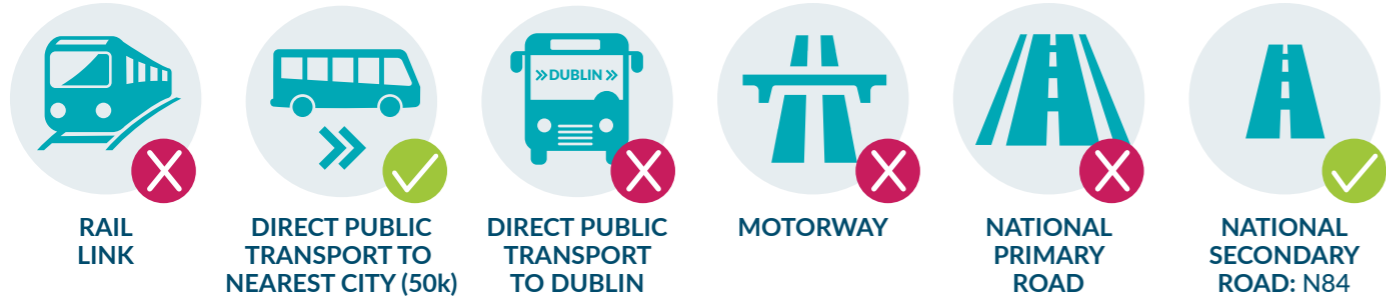

13% POPULATION OVER 65

30% POPULATION UNDER 18

Median household gross income:
€36,044