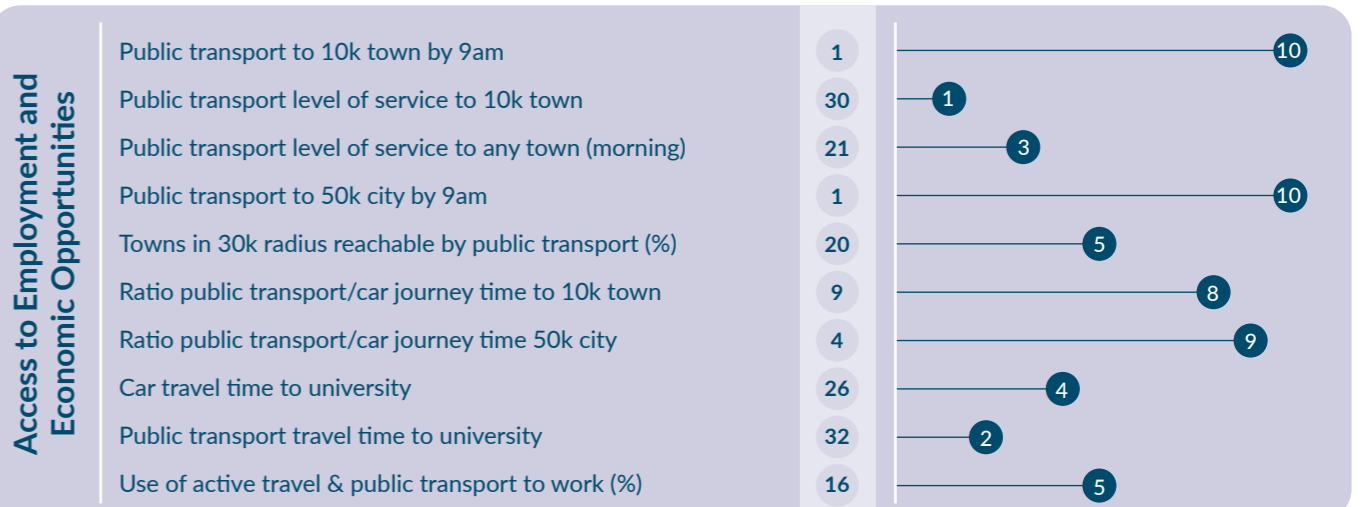

WDC Mobility Index

Category	RANK	SCORE
WDC Mobility Index	24	137
Readiness for Low Carbon Transition	21	43
Access to Services and Social Facilities	27	37
Access to Employment and Economic Opportunities	23	57

RANK SCORE