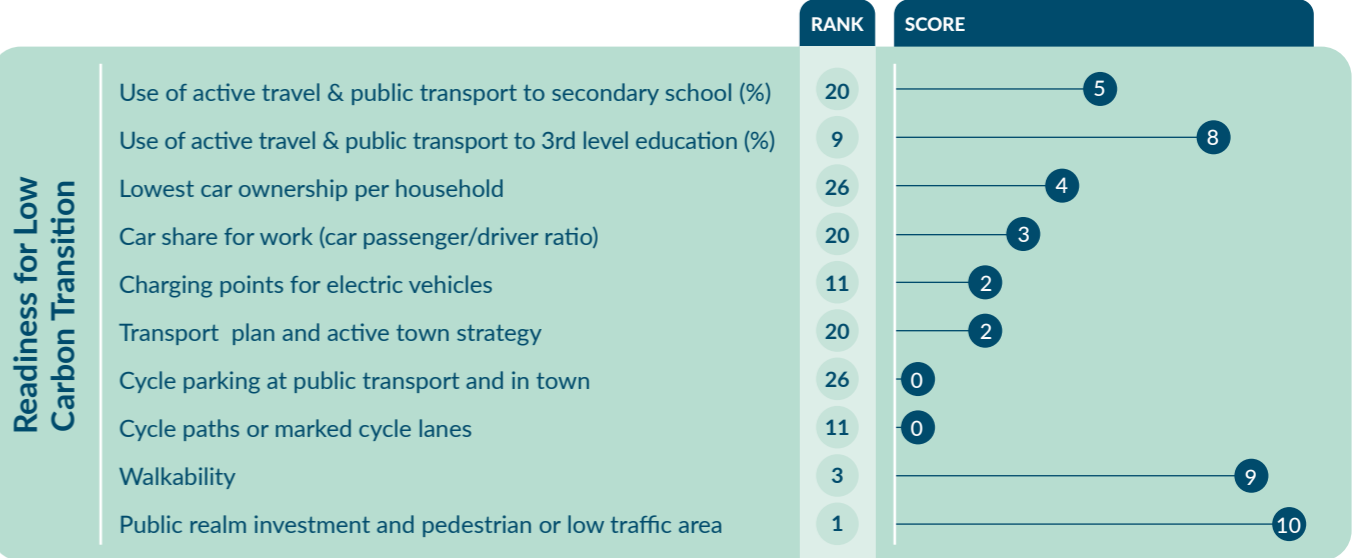

WDC Mobility Index

Category	RANK	SCORE
WDC Mobility Index	24	137
Readiness for Low Carbon Transition	21	43
Access to Services and Social Facilities	27	37
Access to Employment and Economic Opportunities	23	57

RANK SCORE