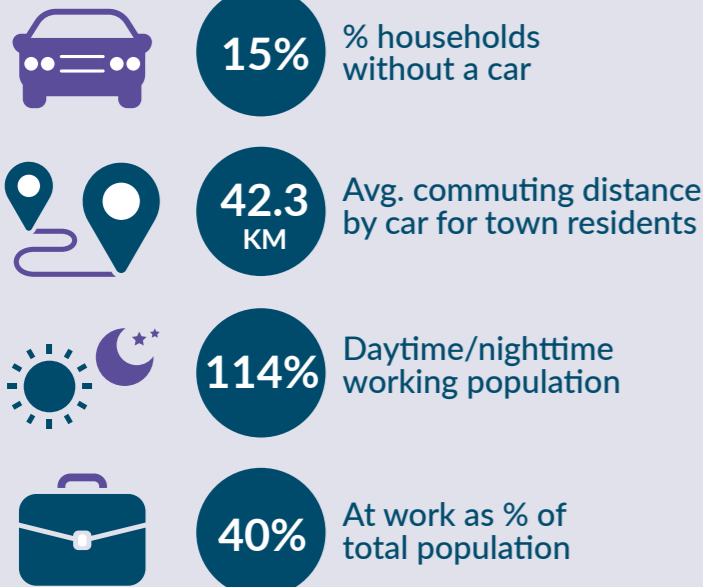

## Ballinrobe, Co. Mayo

TOWN POPULATION:  
**2,786**  
POPULATION CHANGE 1996-2016:  
**+112.8%**

**13%** POPULATION OVER 65

**30%** POPULATION UNDER 18

Median household gross income:  
**€36,044**

### WDC Mobility Index

Category	RANK	SCORE
WDC Mobility Index	24	137
Readiness for Low Carbon Transition	21	43
Access to Services and Social Facilities	27	37
Access to Employment and Economic Opportunities	23	57