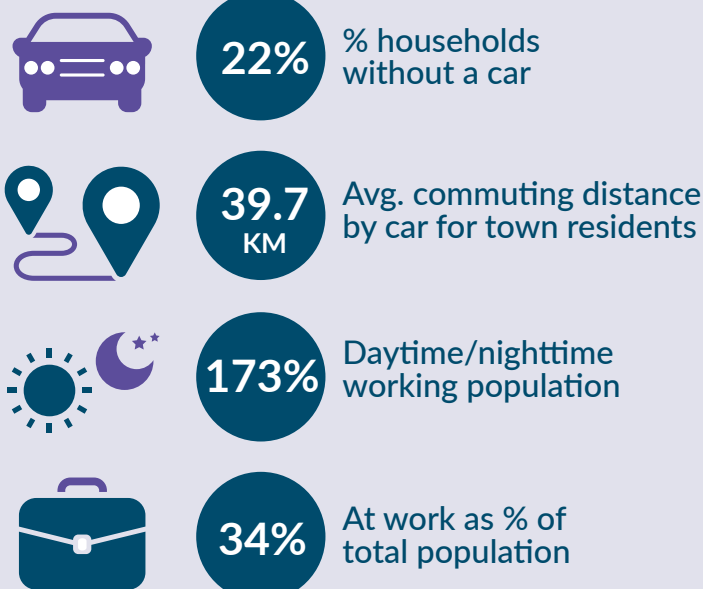

## Ballinasloe, Co. Galway

TOWN POPULATION:  
**6,662**  
POPULATION CHANGE 1996-2016:  
**+16.4%\***

**17%** POPULATION OVER 65

**26%** POPULATION UNDER 18

Median household gross income:  
**€36,135**

\*Changes made to boundary of town for Census 2016 so not directly comparable with 1996 population

### WDC Mobility Index

Readiness for Low Carbon Transition	2	190
Access to Services and Social Facilities	8	52
Access to Employment and Economic Opportunities	3	75

RANK	SCORE
2	190
2	63
8	52
3	75