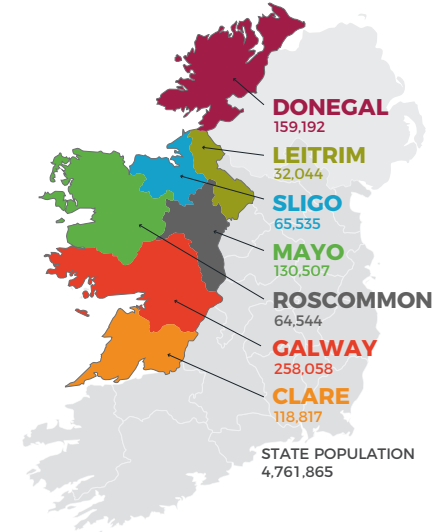

THE WESTERN REGION - CENSUS 2016

WDC Insights

providing insights on key issues for the Western Region of Ireland

POPULATION IN THE REGION

WESTERN REGION

828,697

POPULATION IN 2016

EXPERIENCED A

+26.1% ▲▼

CHANGE 1996-2016

+1% ▲▼

CHANGE 2011-2016

THE WESTERN REGION HAS...

17.4%

OF STATE
POPULATION
IN 2016

30,330

PEOPLE
OVER 80

30.7%

OF STATE
POPULATION
IN 1841

55,727

CHILDREN UNDER
THE AGE
OF 5

AGE DEPENDENCY

POPULATION
UNDER 15

33.2%

63.8%

OF HOUSEHOLDS
HAVE BROADBAND
ACCESS

IRISH SPEAKERS

52,570

IN GAELTACHT
AREAS OF
WESTERN REGION

RELIGION

7.7%

HAVE NO
RELIGION