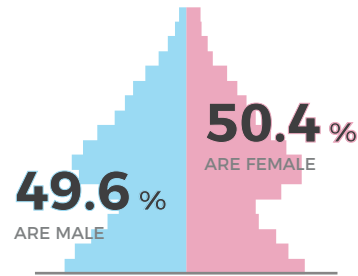

THE WESTERN REGION - CENSUS 2016

WDC Insights

providing insights on key issues for the Western Region of Ireland

POPULATION IN THE REGION

WESTERN REGION

828,697

POPULATION IN 2016

EXPERIENCED A

+26.1% ▲▼

CHANGE 1996-2016

+1% ▲▼

CHANGE 2011-2016

THE WESTERN REGION HAS...

17.4%

OF STATE
POPULATION
IN 2016

30,330

PEOPLE
OVER 80

30.7%

OF STATE
POPULATION
IN 1841

55,727

CHILDREN UNDER
THE AGE
OF 5

AGE DEPENDENCY

POPULATION
UNDER 15

33.2%